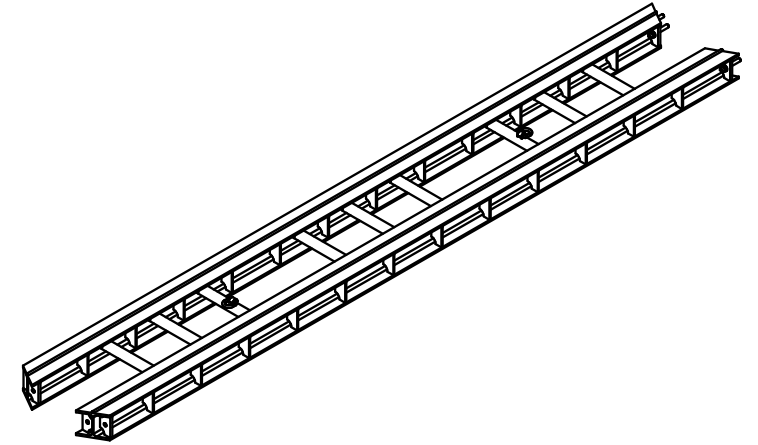

Features STSL125-6

Gantry Type:	SL125	
Self Weight:	855 kg	(1885 lbs)

(1 : 8)

OPAALSTRAAT 44, 7554 TS HENGELO HOLLAND
PO BOX 421, 7550 AK HENGELO HOLLAND
TELEPHONE 074-2422045 FACSIMILE 074-2430338

ENERPAC
COPYRIGHTS RESERVED

3rd ANGLE
PROJECTION

Model Number:
STSL125-6

Drawing Number:
02913.50.01.01

Main Assembly Number:
02913.01.01.01

REV.: 0	DATE: 31-10-2013	SCALE: 1:25	FORM: A4
------------	---------------------	----------------	-------------