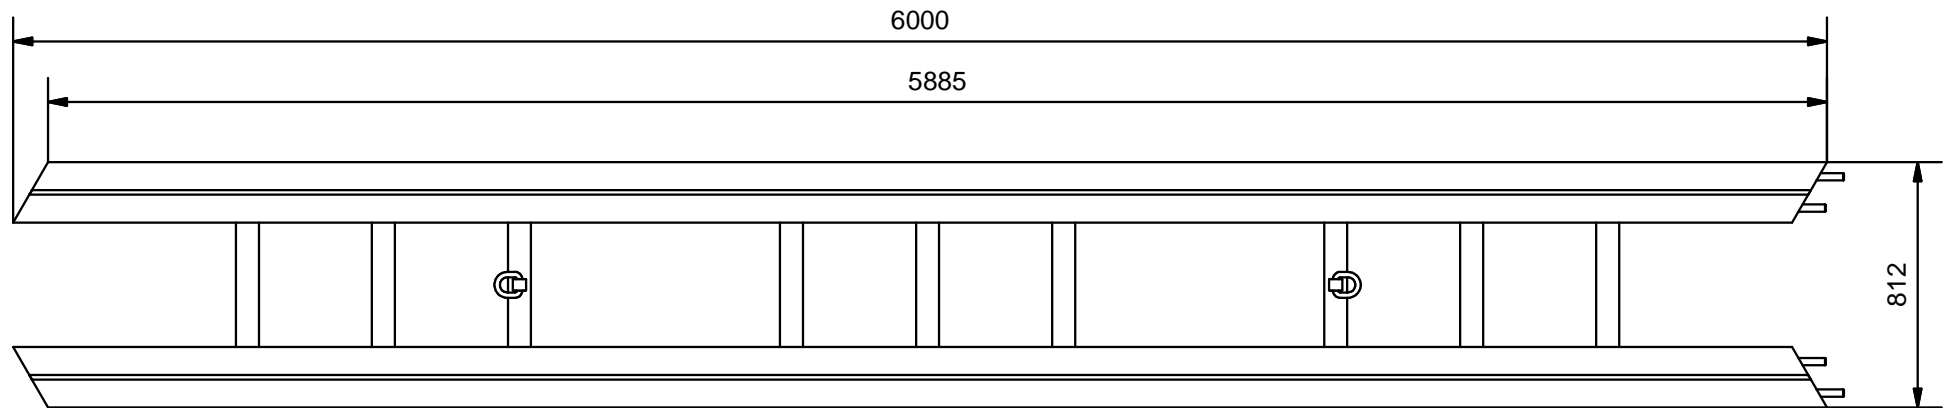

Features STSL125-6

Gantry Type:	SL125	
Self Weight:	855 kg	(1885 lbs)

(1 : 8)

OPAALSTRAAT 44, 7554 TS HENGELO HOLLAND
PO BOX 421, 7550 AK HENGELO HOLLAND
TELEPHONE 074-2422045 FACSIMILE 074-2430338

ENERPAC
COPYRIGHTS RESERVED

3rd ANGLE
PROJECTION

Model Number:
STSL125-6

Drawing Number:
02913.50.01.01

Main Assembly Number:
02913.01.01.01

REV.: 0	DATE: 31-10-2013	SCALE: 1:25	FORM: A4
------------	---------------------	----------------	-------------