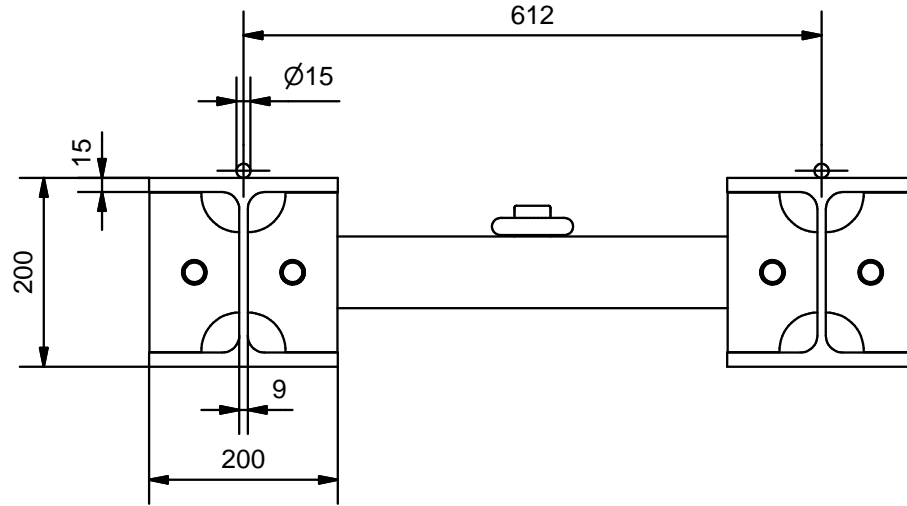

Features STSL125-6

Gantry Type:	SL125	
Self Weight:	855 kg	(1885 lbs)

(1 : 8)

OPAALSTRAAT 44, 7554 TS HENGELO HOLLAND
PO BOX 421, 7550 AK HENGELO HOLLAND
TELEPHONE 074-2422045 FACSIMILE 074-2430338

ENERPAC
COPYRIGHTS RESERVED

3rd ANGLE
PROJECTION

Model Number:
STSL125-6

Drawing Number:
02913.50.01.01

Main Assembly Number:
02913.01.01.01

REV.: 0	DATE: 31-10-2013	SCALE: 1:25	FORM: A4
------------	---------------------	----------------	-------------